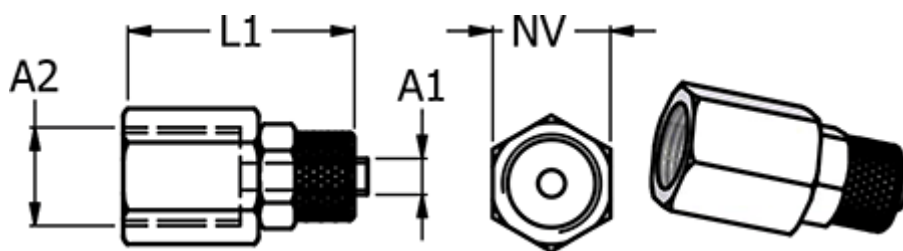

Article number: 586115128

Description: Push-on fitting 11.512-8, metal Ø8/6-G 1/2"
Straight connector internal thread

Measures

Hose diameter A1 = 8/6

L1 =

NV = 24

Thread A2 =